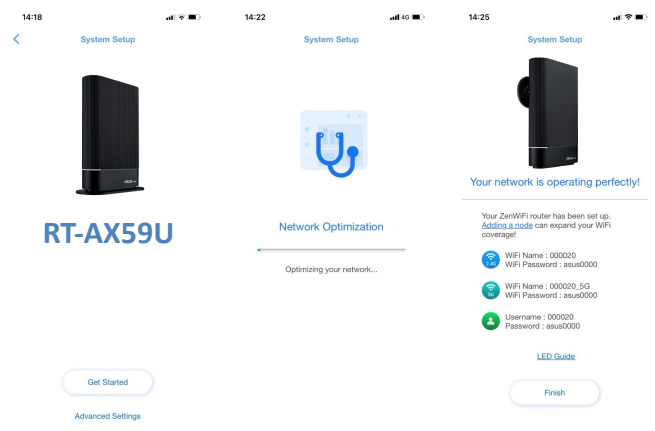

In the quest to go ultra-minimal—with the new wall-mounted WiFi 6 dual-band router has made an interesting UI choice: The user remove the foot stand (which doubles as a wall-mount kit) to hang the device on the wall, like a novel night light.

Easier-than-ever Setup

The ASUS Router mobile app makes it easy to set up and manage your WiFi network. An intuitive interface lets you easily view and adjust network settings direct from your mobile devices with synchronization for all the hubs in each package through one-time setup.