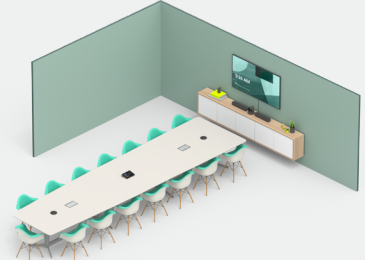

LARGE

Featuring the expandable Rally Plus conference camera system, the large room configuration combines easy management with outstanding coverage across a wide range of room sizes and layouts.

FEATURED COMPONENTS

LOGITECH RALLY BAR MINI

Premier all-in-one video bar for small rooms, in graphite or white

Mechanical pan and tilt covers 160° across by 110° high

Ultra-low distortion speakers deliver crystal clear sound

AI Viewfinder for enhanced RightSight™ auto-framing and people count

Add up to two Rally Mic Pods to extend audio coverage

Appliance mode built-in