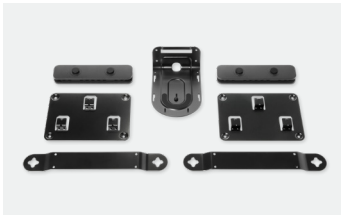

LOGITECH TAP IP

Network-connected touch controller

- Responsive 10.1" touch screen

- Single Power Over Ethernet cable for easy and convenient deployment

- Clean cable management with built-in retention and strain relief

FOR ALL PC-BASED SOLUTIONS

MINI PC
Small footprint compute of choice from a variety of partners.

PC MOUNT
Secure PC and cables to walls and beneath tables with integrated cable retention.

FOR ALL LARGE ROOM SOLUTIONS

RALLY MOUNTING KIT (FOR RALLY PLUS)
Position Rally Camera on the wall or near the ceiling. Low profile speaker brackets provide a "floating" appearance.

RALLY MIC POD HUB
Customize mic placement for your table shape. Rally Mic Pod Hub is optional for the small and medium room configurations..