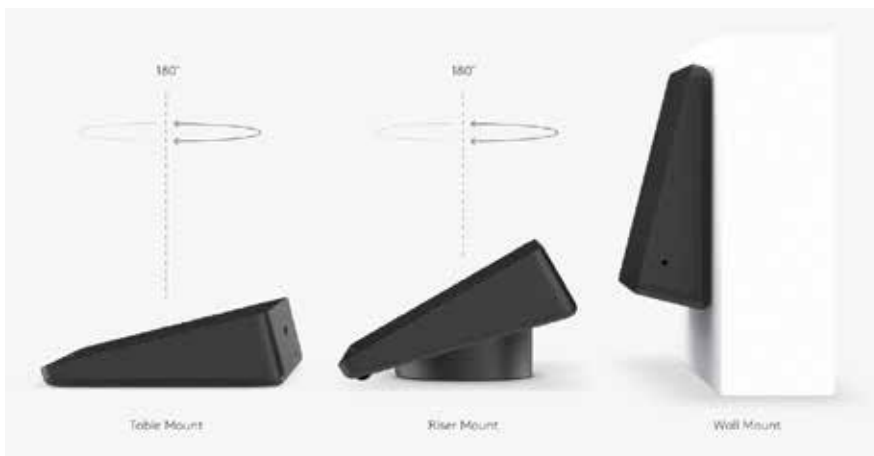

### Rally Mounting Kit

Included with medium and large configurations

Securely position Rally Camera on wall or near ceiling

Low-profile speaker brackets provide "floating" appearance

Robust cable retention brackets keep connections tight

### Rally Mic Pod

Modular microphones with RightSound™ for Logitech Rally

Auto-levels voices and suppresses noise for clear audio

Convenient mute control and indicator light

Connect up to seven Mic Pods for U-shaped tables and large rooms

## MOUNTS FOR LOGITECH TAP

Place the Logitech Tap touch controller on the tabletop, or add a mount for better security, convenience and cable management. The Table and Riser mounts fit in standard grommet holes and swivel 180° for operation from both sides of the table. The Wall mount saves space in smaller rooms.