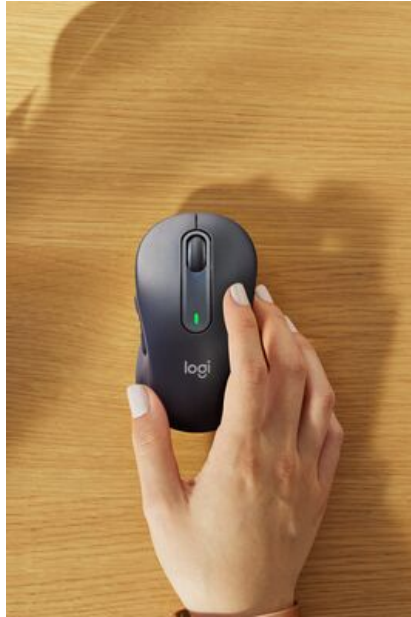

Logitech Signature M650 L Wireless Mouse

Wireless Mouse

Upgrade to smarter scrolling, better comfort, and more productivity with the Signature M650 L – featuring SmartWheel scrolling that delivers precision and speed in an instant. A choice of sizes for smaller, larger and left hands means there's a perfect fit for anyone. Seamless wireless connectivity, silent clicks, customisable side buttons, and a comfort shape keep you comfortably and productive hour after hour.

WHAT'S IN THE BOX

Wireless Mouse
USB Receiver
1 AA Battery
User documentation

FEATURES

- SmartWheel scrolling for precision when you need it, and speed in an instant.
- Full size designed for larger hands
- Comfort shape with soft thumb area
- Connect via Bluetooth Low Energy or Logi Bolt receiver
- 90% less click noise with SilentTouch technology
- Customisable side buttons
- 24-month battery life
- Multi-OS compatibility

*Click noise reduced by over 90% compared to Logitech M185. Left click and typing dBA level measured by an independent lab at 1 meter.

**Battery life may vary based on user and computing conditions.

PACKAGE SPECIFICATIONS